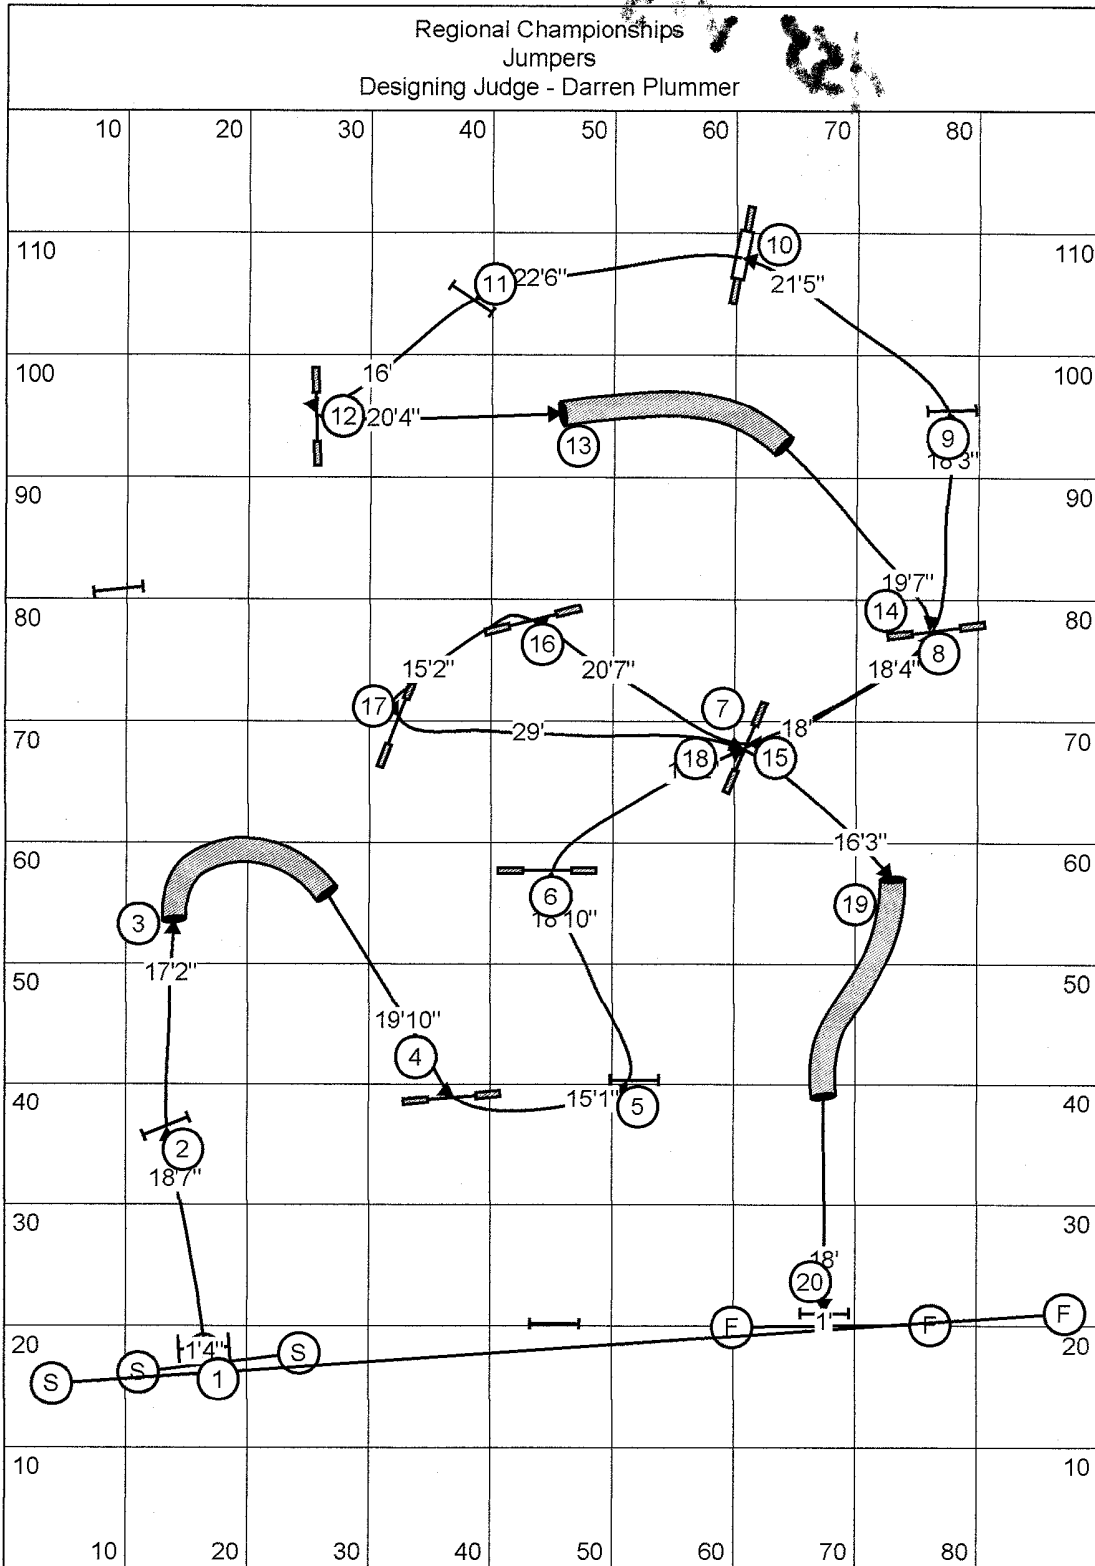

Designing Judge: Jennifer Laird

SCT: Mini 2.9 YPS Open 3.2 YPS

Mini ~~62~~ 62 Open ~~42~~ 56

Vet Mini 74 Vet Open 67

YARDS 180

Handwritten signature

J. Plummer

Approx Yards - 160	Actual Yards - <u>151</u>	YPS: Open - 4.0	Mini - 3.8
<u>454 ft</u>			
Regular and Specials Dogs		Veteran Dogs	
Open Dogs - <u>38</u> + 20% <u>0</u> = <u>38</u>	Open Dogs - <u>38</u> + 20% <u>8</u> = <u>46</u>		
Mini Dogs - <u>40</u> + 20% <u>0</u> = <u>40</u>	Mini Dogs - <u>40</u> + 20% <u>8</u> = <u>48</u>		

H. Hart

Plummer

Open Reg 61 Open Vet 73
 Min Reg 67 Mini Vet 80

195 yds *San Stadel*

Regionals Standard Designed by: Isabelle Michaud Open: 3.2 yps Mini: 2.9 yps

Regional Gamblers - Designing Judge Gail Thompson

closing 20 sec
 mini: 22 sec
 opening 40 sec
 open vet: 24 sec
 mini vet: 26 sec

mini gamblers:
 Black Circle (1) 10 points (bidirectional)
 White Squares (1,2) 10 points (bidirectional)

Gail Thompson
[Signature]

Approx Yards - 160

Actual Yards - 151

YPS: Open - 4.0 Mini - 3.8

454 FT.

Regular and Specials Dogs

Veteran Dogs

Open Dogs - 38 + 20% 0 = 38

Open Dogs - 38 + 20% 8 = 46