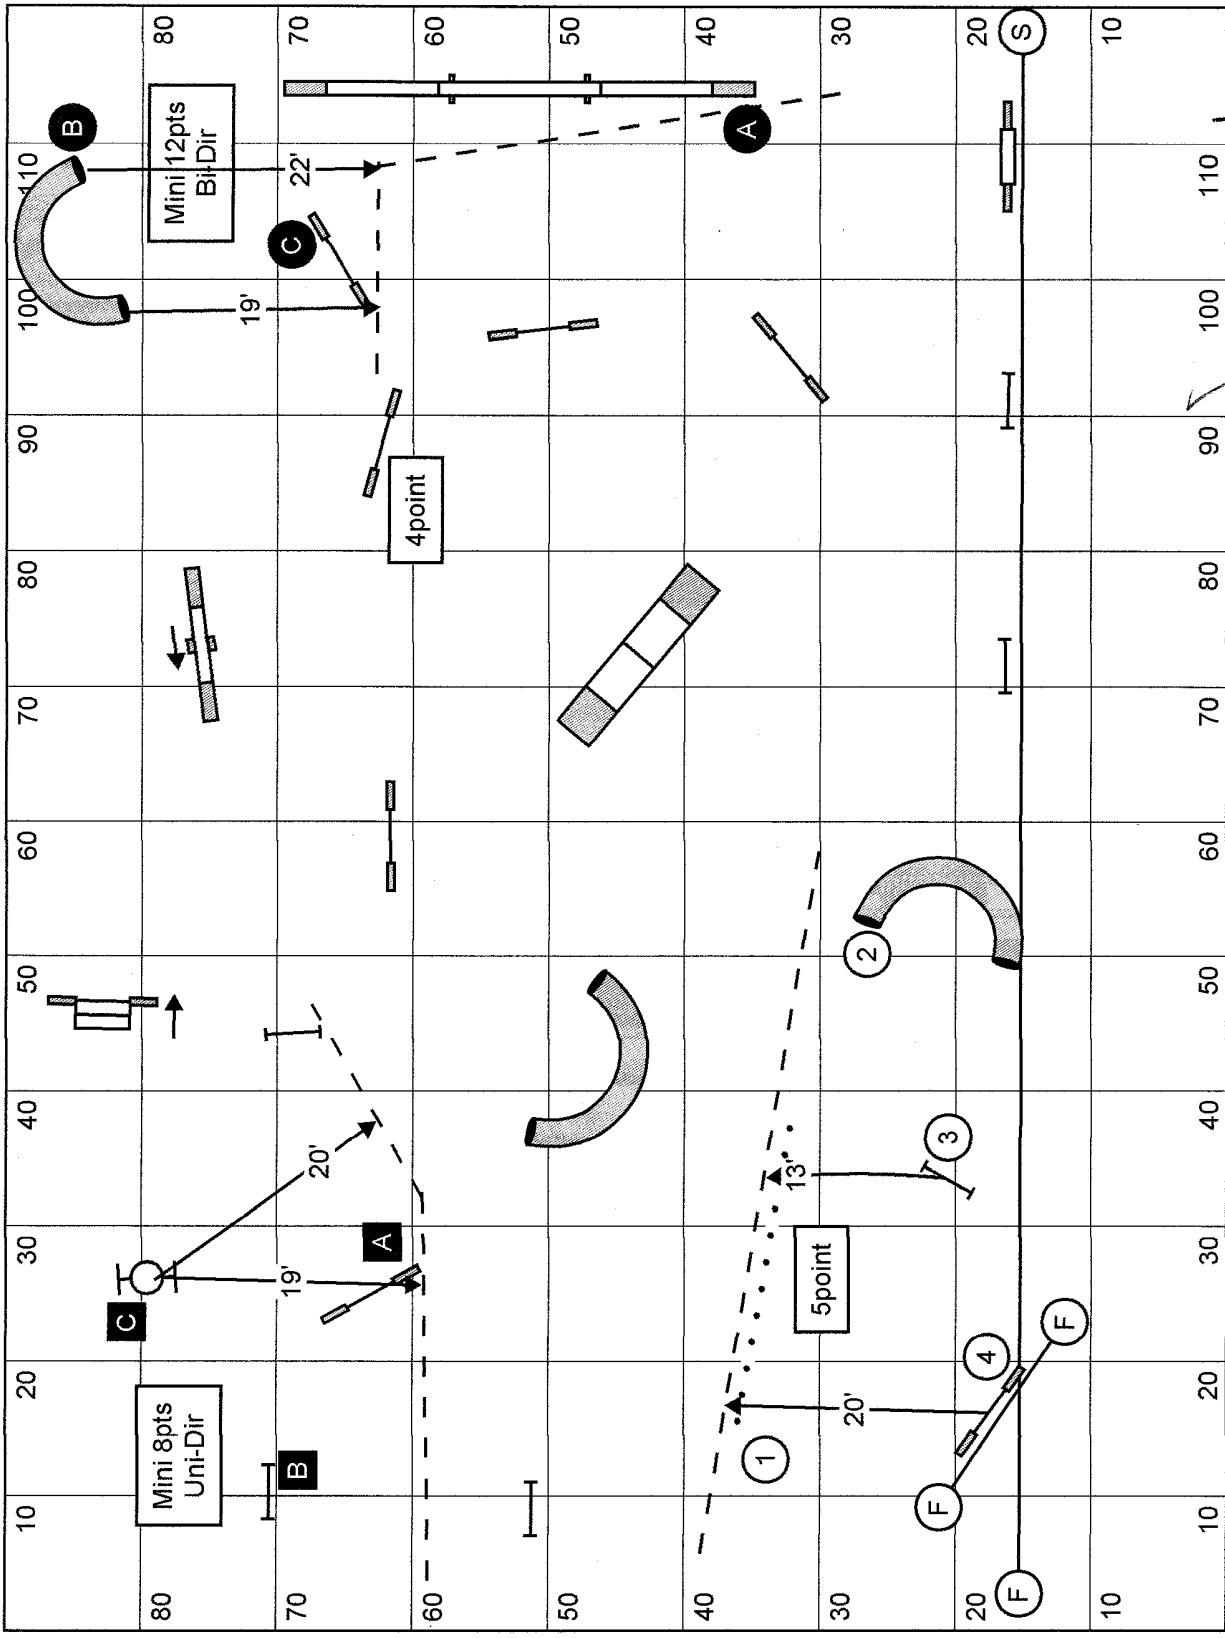

Sect Genplan

Handwritten signature

Regionals Gamblers
 Designing Judge - Darcy Bennett
 Opening sequence - 40 sec (all dogs)
 Open/Spec : 20 sec Open Vet: 24 sec
 Mini/Spec : 22 sec Mini Vet : 26 sec

Regional Standard Course

Designing Judge: Jennifer Laird

SCT: Mini 2.9 YPS Open 3.2 YPS

Mini ~~62~~ 62 Open ~~42~~ 56

Vet Mini 74 Vet Open 67

YARDS 180

Handwritten signature

J. Plummer

Approx Yards - 160	Actual Yards - <u>151</u>	YPS: Open - 4.0	Mini - 3.8
<u>454 ft</u>			
Regular and Specials Dogs		Veteran Dogs	
Open Dogs - <u>38</u> + 20% <u>0</u> = <u>38</u>	Open Dogs - <u>38</u> + 20% <u>8</u> = <u>46</u>		
Mini Dogs - <u>40</u> + 20% <u>0</u> = <u>40</u>	Mini Dogs - <u>40</u> + 20% <u>8</u> = <u>48</u>		

closing 20 sec
 mini: 22 sec
 opening 40 sec
 open vet: 24 sec
 mini vet: 26 sec

mini gamblers:
 Black Circle (1) 10 points (bidirectional)
 White Squares (1,2) 10 points (bidirectional)

Gail Thompson
[Signature]

Approx Yards - 160

Actual Yards - 151

YPS: Open - 4.0 Mini - 3.8

454 FT.

Regular and Specials Dogs

Veteran Dogs

Open Dogs - 38 + 20% 0 = 38

Open Dogs - 38 + 20% 8 = 46