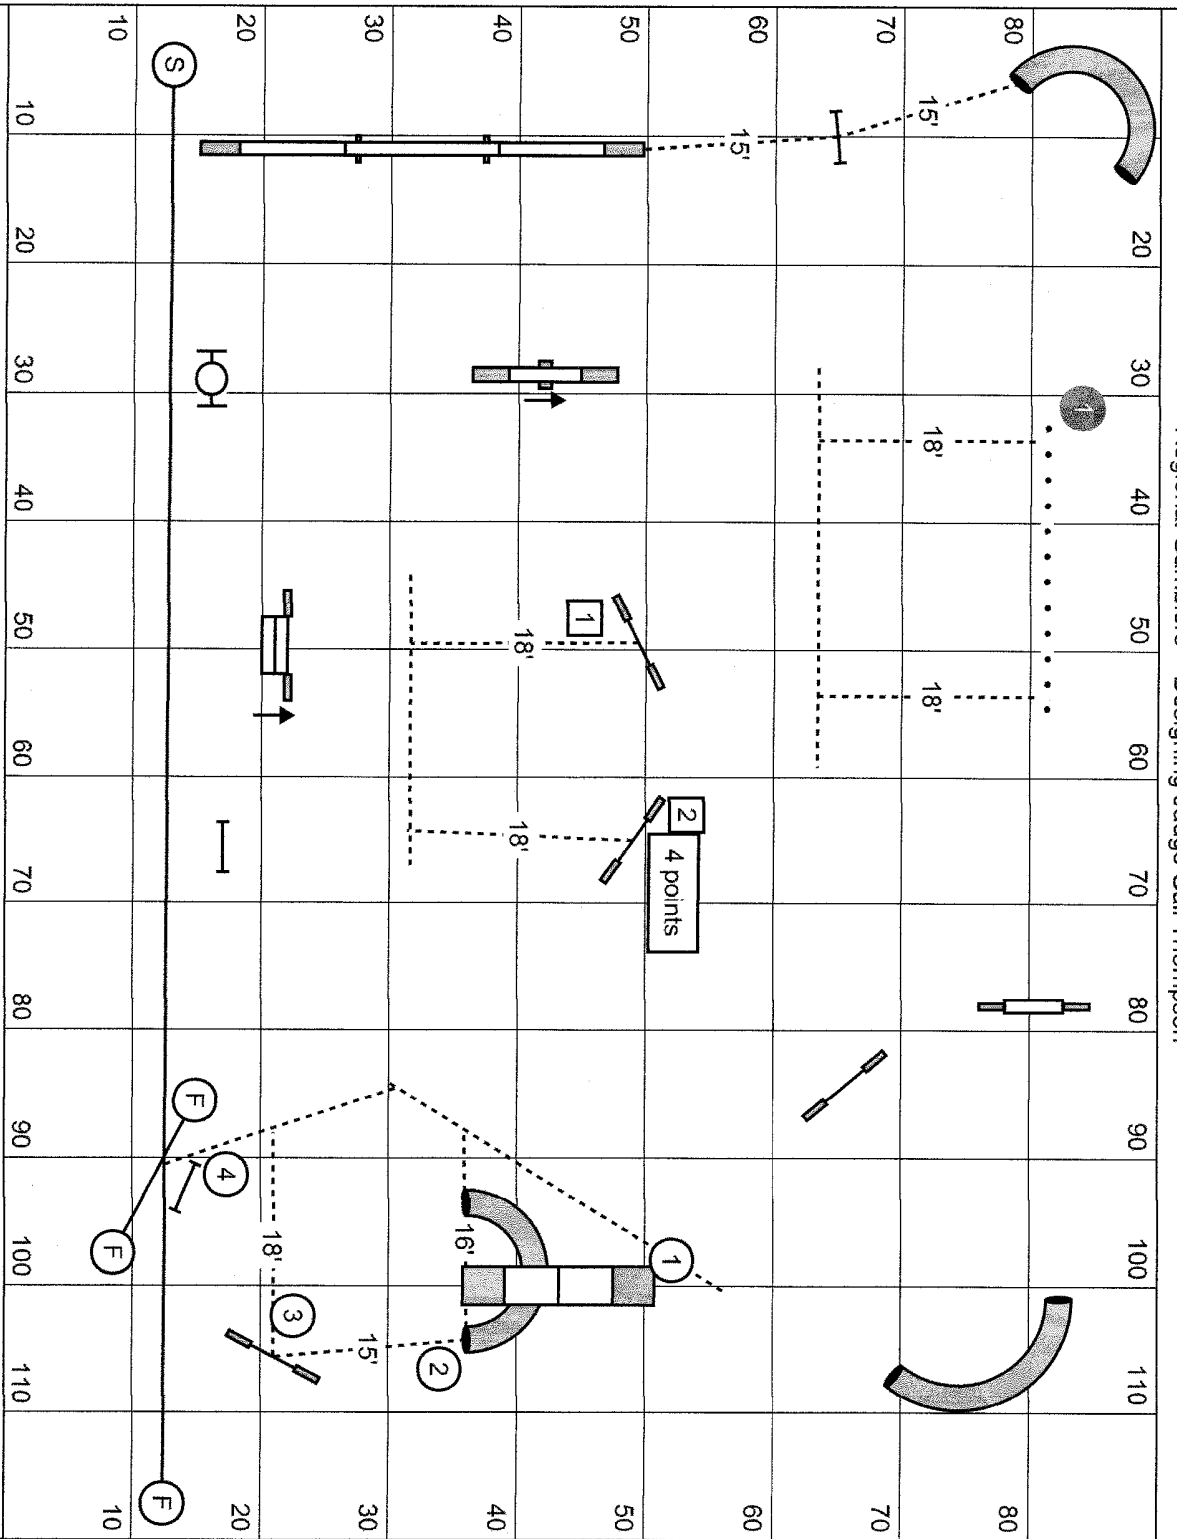

Designing Judge: Jennifer Laird

SCT: Mini 2.9 YPS Open 3.2 YPS

Mini ~~62~~ 62 Open ~~42~~ 56

Vet Mini 74 Vet Open 67

YARDS 180

Handwritten signature

J. Plummer

Approx Yards - 160	Actual Yards - <u>151</u>	YPS: Open - 4.0	Mini - 3.8
<u>454 ft</u>			
Regular and Specials Dogs		Veteran Dogs	
Open Dogs - <u>38</u> + 20% <u>0</u> = <u>38</u>	Open Dogs - <u>38</u> + 20% <u>8</u> = <u>46</u>		
Mini Dogs - <u>40</u> + 20% <u>0</u> = <u>40</u>	Mini Dogs - <u>40</u> + 20% <u>8</u> = <u>48</u>		

H. Hart

Plummer

Open Reg 61 Open Vet 73
 Min Reg 67 Mini Vet 80

195 yds *San Stadel*

Regionals Standard Designed by: Isabelle Michaud Open: 3.2 yps Mini: 2.9 yps

Regional Gamblers - Designing Judge Gail Thompson

closing 20 sec
 mini: 22 sec
 opening 40 sec
 open vet: 24 sec
 mini vet: 26 sec

mini gamblers:
 Black Circle (1) 10 points (bidirectional)
 White Squares (1,2) 10 points (bidirectional)

Gail Thompson
[Signature]