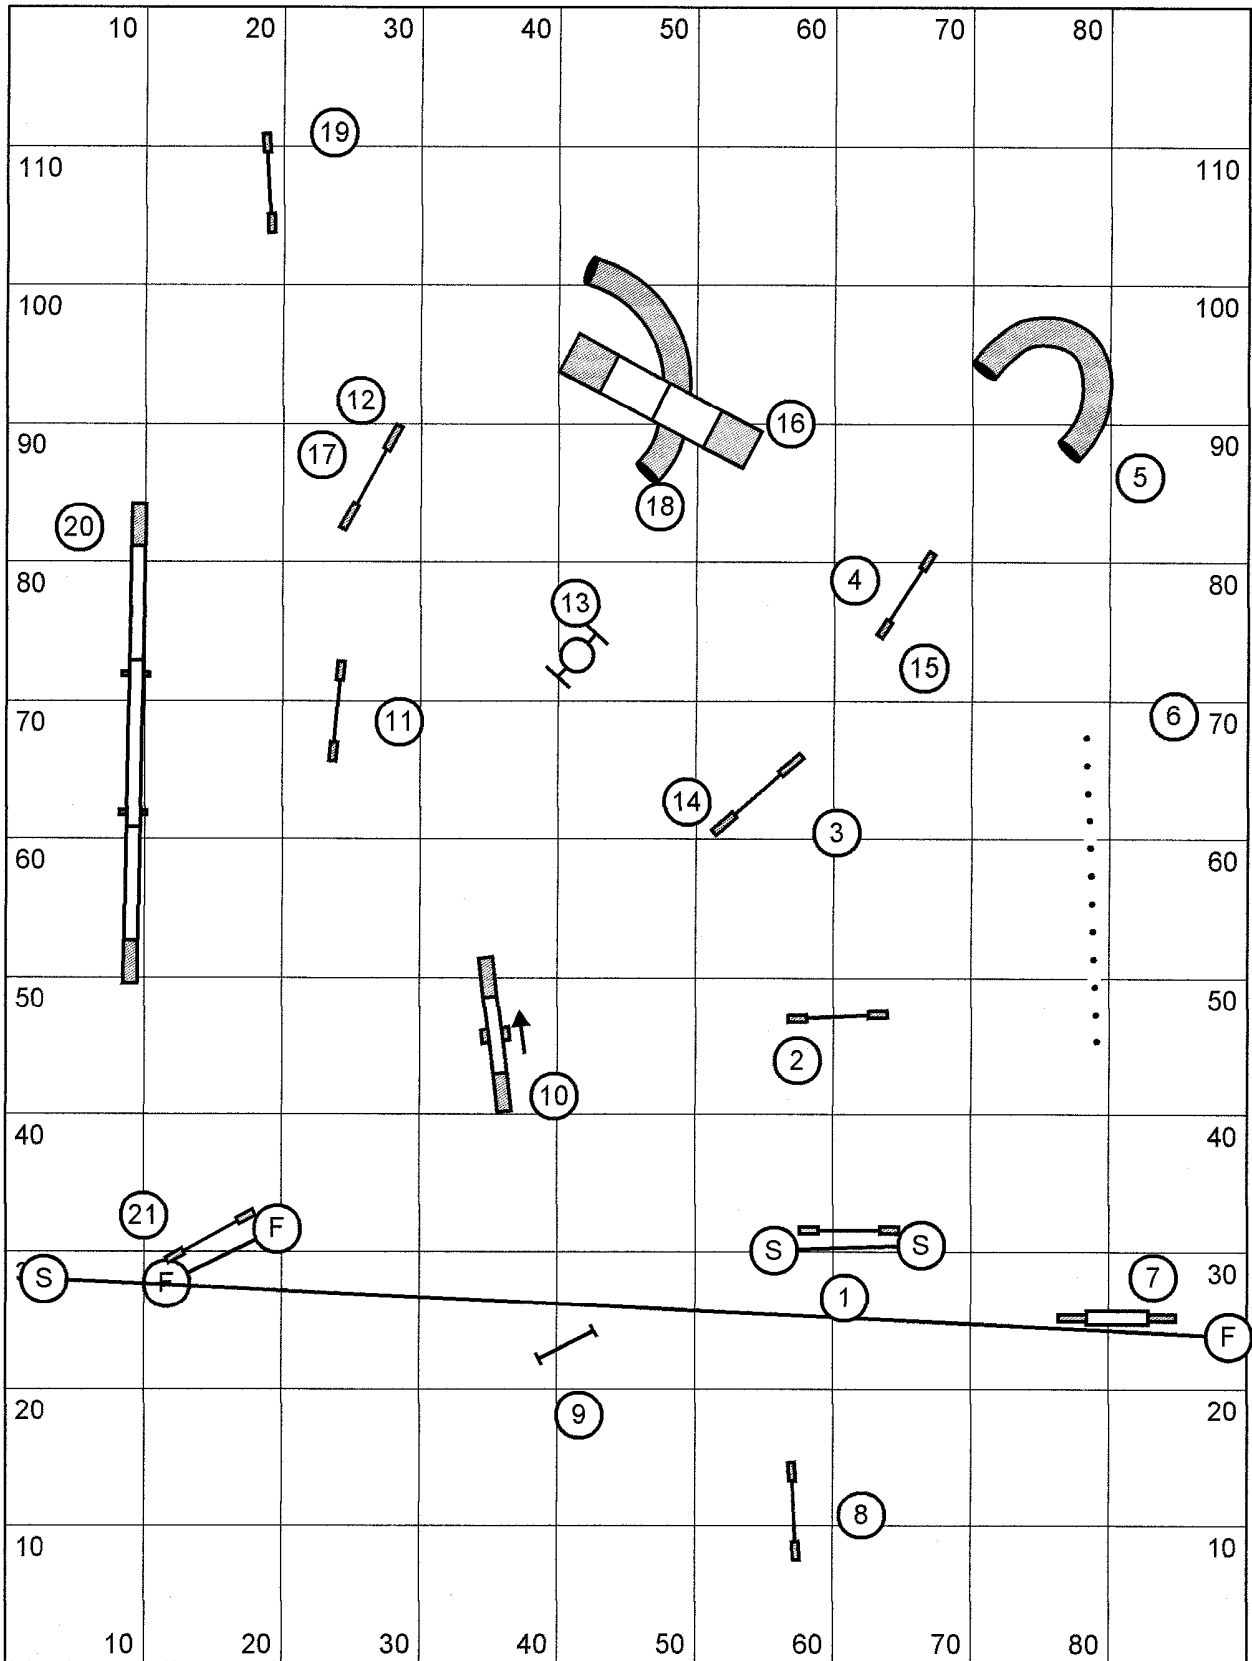

Sect Genplan

Handwritten signature

Regionals Gamblers
 Designing Judge - Darcy Bennett
 Opening sequence - 40 sec (all dogs)
 Open/Spec : 20 sec Open Vet: 24 sec
 Mini/Spec : 22 sec Mini Vet : 26 sec

Regional Standard Course

Designing Judge: Jennifer Laird

SCT: Mini 2.9 YPS Open 3.2 YPS

Mini ~~62~~ 62 Open ~~42~~ 56

Vet Mini 74 Vet Open 67

YARDS 180

Handwritten signature

J. Plummer

Approx Yards - 160	Actual Yards - <u>151</u>	YPS: Open - 4.0	Mini - 3.8
<u>454 ft</u>			
Regular and Specials Dogs		Veteran Dogs	
Open Dogs - <u>38</u> + 20% <u>0</u> = <u>38</u>	Open Dogs - <u>38</u> + 20% <u>8</u> = <u>46</u>		
Mini Dogs - <u>40</u> + 20% <u>0</u> = <u>40</u>	Mini Dogs - <u>40</u> + 20% <u>8</u> = <u>48</u>		

H. Hart

Plummer

Open Reg 61 Open Vet 73
 Min Reg 67 Mini Vet 80

195 yds *San Stadel*

Regionals Standard Designed by: Isabelle Michaud Open: 3.2 yps Mini: 2.9 yps

Regional Gamblers - Designing Judge Gail Thompson

closing 20 sec
 mini: 22 sec
 opening 40 sec
 open vet: 24 sec
 mini vet: 26 sec

mini gamblers:
 Black Circle (1) 10 points (bidirectional)
 White Squares (1,2) 10 points (bidirectional)

Gail Thompson
[Signature]