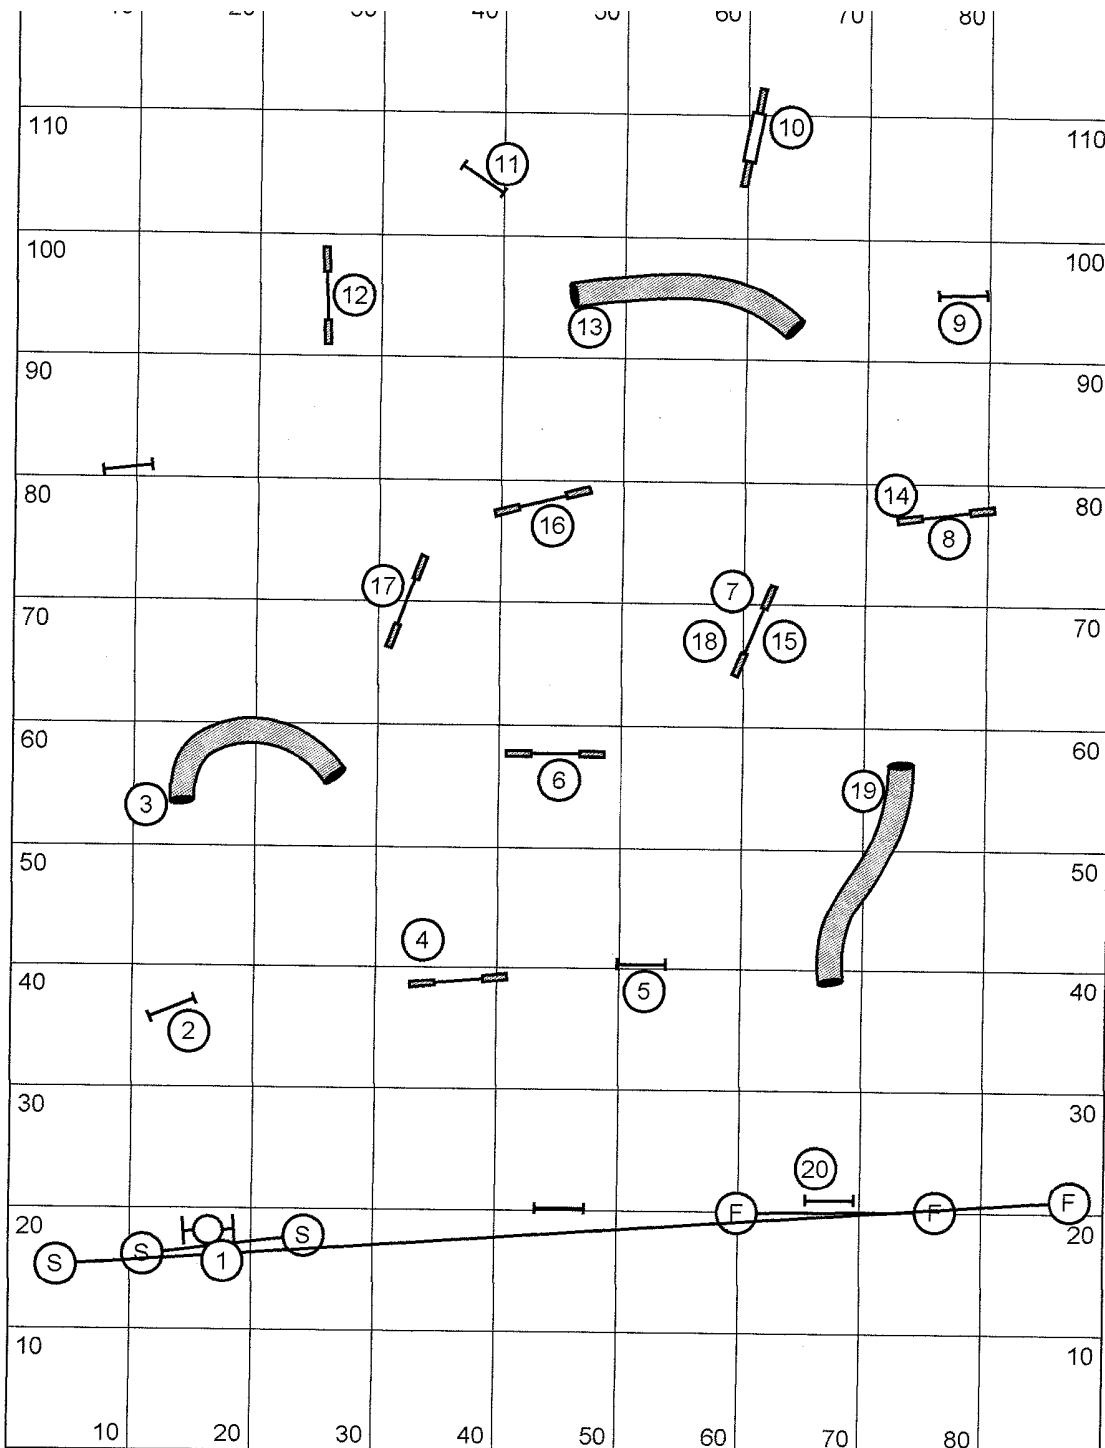

Designing Judge: Jennifer Laird

SCT: Mini 2.9 YPS Open 3.2 YPS

Mini ~~62~~ 62 Open ~~42~~ 56

Vet Mini 74 Vet Open 67

YARDS 180

Handwritten signature

J. Plummer

Approx Yards - 160	Actual Yards - <u>151</u>	YPS: Open - 4.0	Mini - 3.8
<u>454 ft</u>			
Regular and Specials Dogs		Veteran Dogs	
Open Dogs - <u>38</u> + 20% <u>0</u> = <u>38</u>	Open Dogs - <u>38</u> + 20% <u>8</u> = <u>46</u>		
Mini Dogs - <u>40</u> + 20% <u>0</u> = <u>40</u>	Mini Dogs - <u>40</u> + 20% <u>8</u> = <u>48</u>		

H. Hart

Plummer

Open Reg 61 Open Vet 73
 Min Reg 67 Mini Vet 80

195 yds *San Stadel*

Regionals Standard Designed by: Isabelle Michaud Open: 3.2 yps Mini: 2.9 yps

Regional Gamblers - Designing Judge Gail Thompson

closing 20 sec
 mini: 22 sec
 opening 40 sec
 open vet: 24 sec
 mini vet: 26 sec

mini gamblers:
 Black Circle (1) 10 points (bidirectional)
 White Squares (1,2) 10 points (bidirectional)

Gail Thompson
[Signature]

Approx Yards - 160

Actual Yards - 151

YPS: Open - 4.0 Mini - 3.8

454 FT.

Regular and Specials Dogs

Veteran Dogs

Open Dogs - 38 + 20% 0 = 38

Open Dogs - 38 + 20% 8 = 46