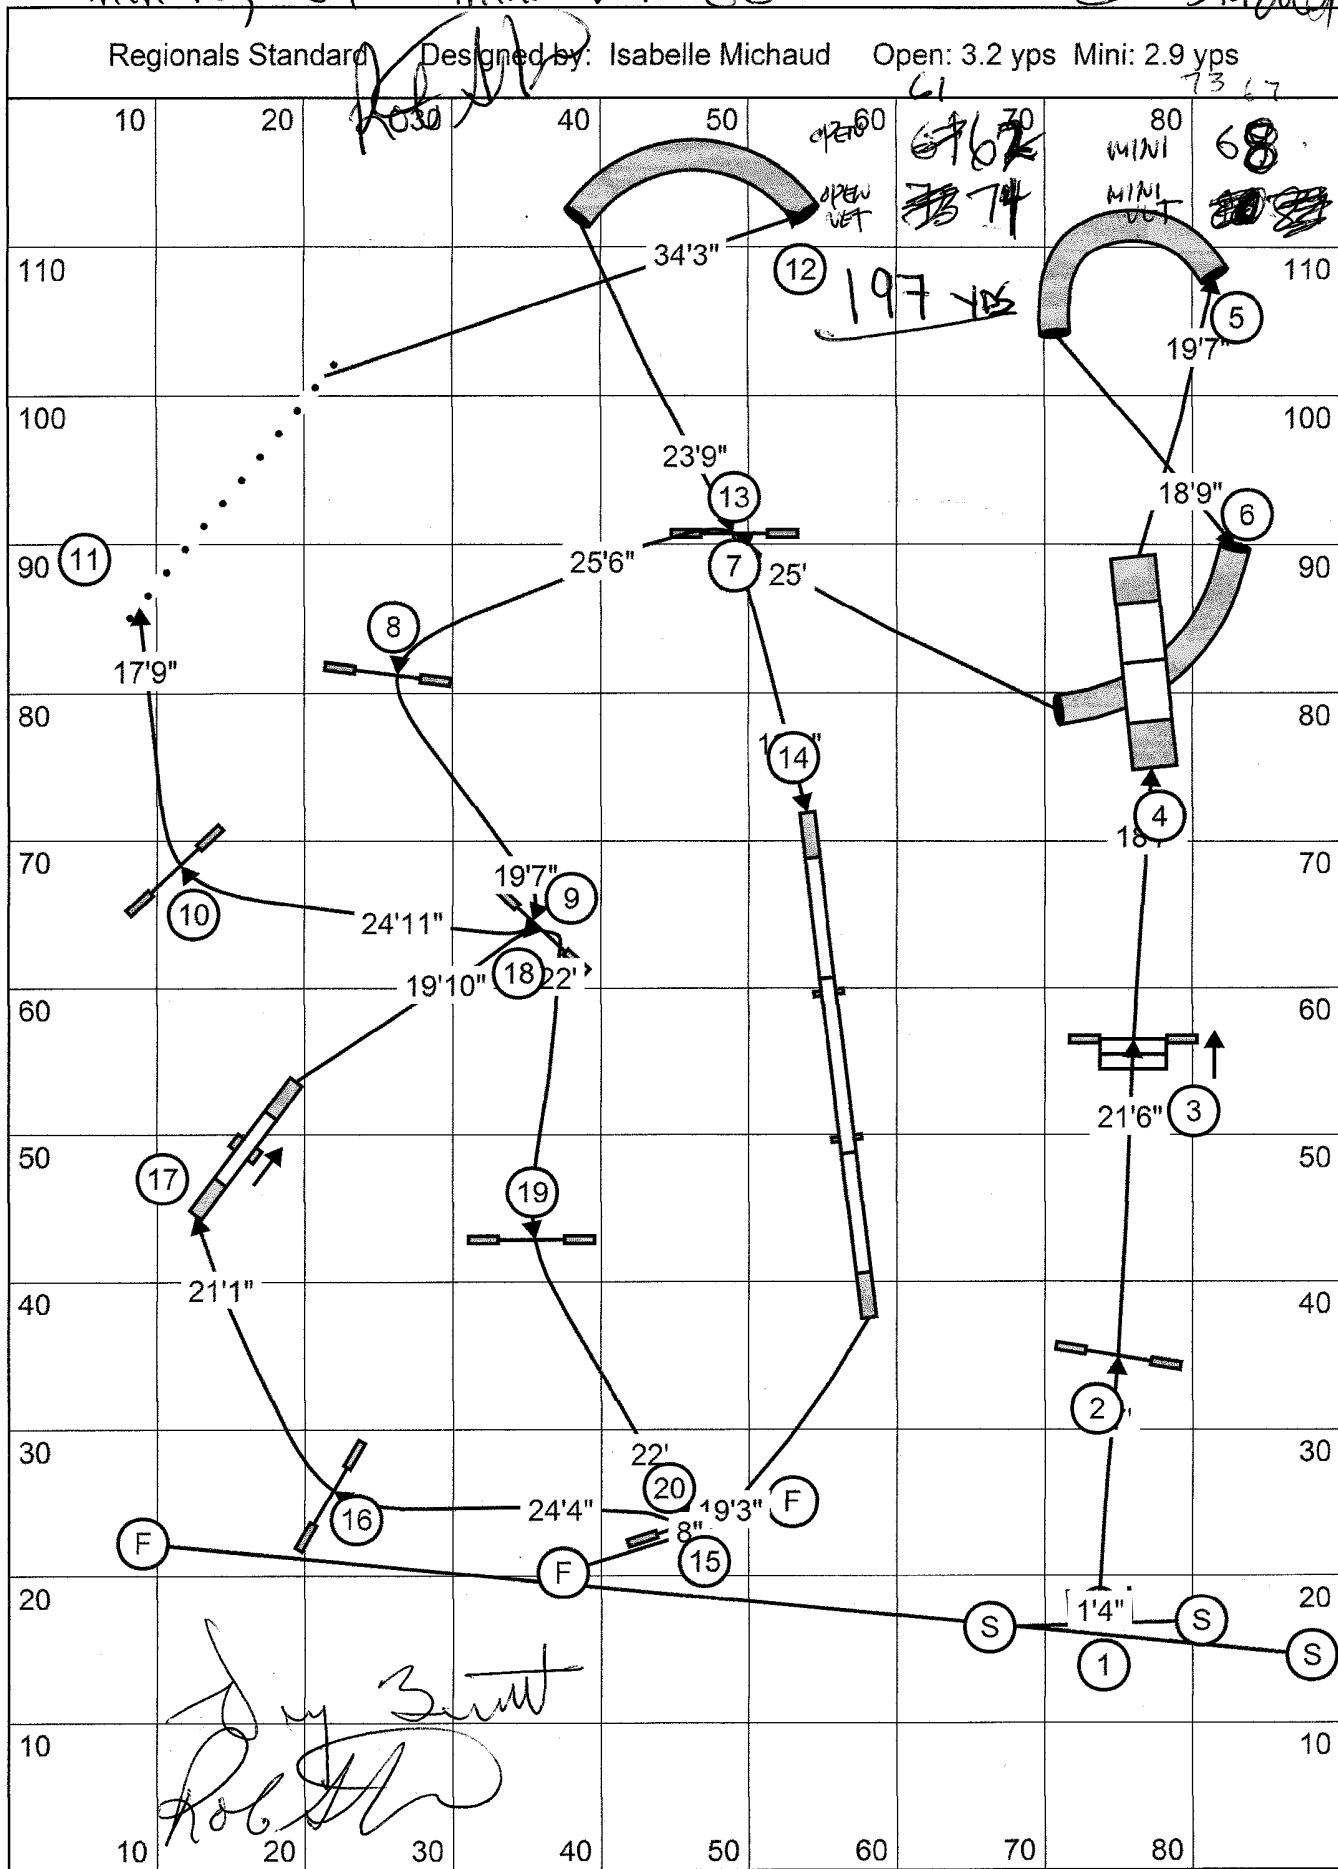

Open Reg 61 Open Vet 73
Min Reg 67 Mini Vet 80

195 yds *San Stadel*

Regionals Standard Designed by: Isabelle Michaud Open: 3.2 yps Mini: 2.9 yps